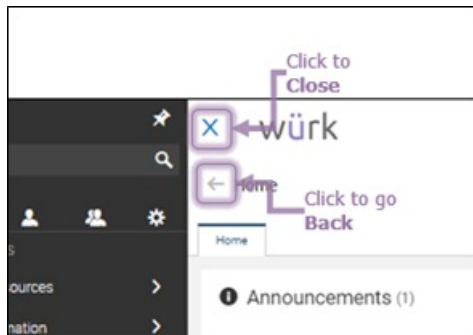

Common Icons

Last Modified on 01/07/2022 3:48 pm EST

Common Icons You'll See in Wurk

Icon	Function	Icon	Function
	Show Main Menu (" <i>Hamburger Menu</i> ")		Search or View History
	Pin Main Menu so it does not slide away		Choose a date from a calendar popup
	Navigate Back		Employees
	See more actions		Work with settings
	View/Edit item		Filter data in a list or Filter count
	Select item		See To-Do items . <i>Number shown is item count.</i>
	Expand		Your ToDos (Inbox or Mailbox) on Mobile. <i>Number shown is item count.</i>
	Contract		Attachment count or Add an attachment

Icon	Function	Icon	Function
	Refresh		Look up choices
	Next or Scroll right		View time off counts
	Previous or Scroll left		Edit timesheet
	Expand widget box		View timesheet
	Collapse widget box		Approve timesheet
	Expand full screen view		View report data as a list
	Collapse full screen view		View report data as charts
	Select an item or item selected		View report data as charts <i>and</i> lists
	Delete item		Select columns to show in a report or list
	Cancel selection or close window/popup		Export
	Add an entry		Import
	Add a note		Start
	Leave a comment		View or Edit employee information
	Print		Quick links
	Upload		Prep timesheets or payroll
	Download		WurkConnect